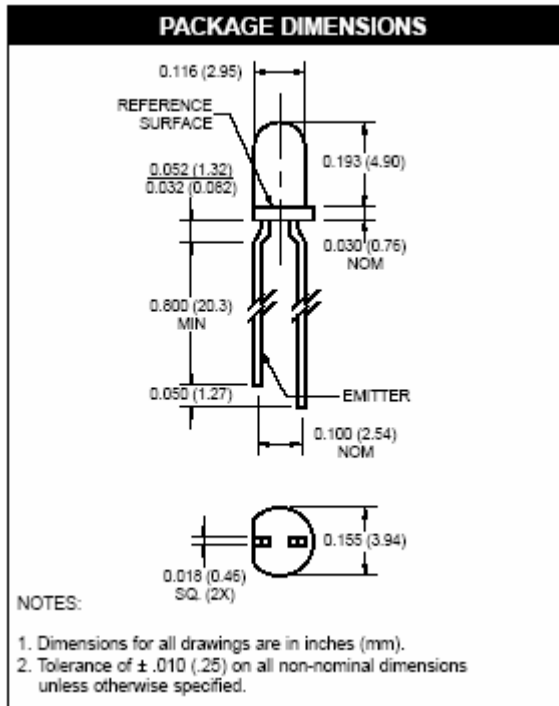

Break Beam Detector (Black Plastic)

Break Beam Emitter (Clear Pink Plastic)